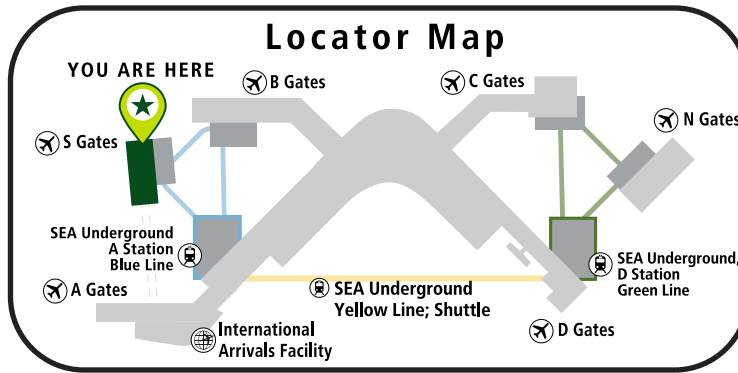

SEA Concourse S Map

Legend

- Dining
- Retail
- Services
- Airline Clubs
- Exit Secure Area
-  Elevator
-  Escalator
-  Nursing Room
-  Pet Relief Area
-  Restrooms
-  Train
-  Water Refill Station

Additional Information:

Dining Options: Dungeness Bay Seafood House, Greedy Cow Burger, JETBOX SEA, Moe's Indian Kitchen, Peet's Coffee, Tap & Pour

Retail Options: Dufry Duty Free, Hudson

Services include, ATMs, Delta Customer Service Center, ICE Currency Exchange, Nursing Room, Pet Relief Area, Vending, Water Refill Stations

Airline Clubs include, British Air Terraces Lounge, The Club at SEA