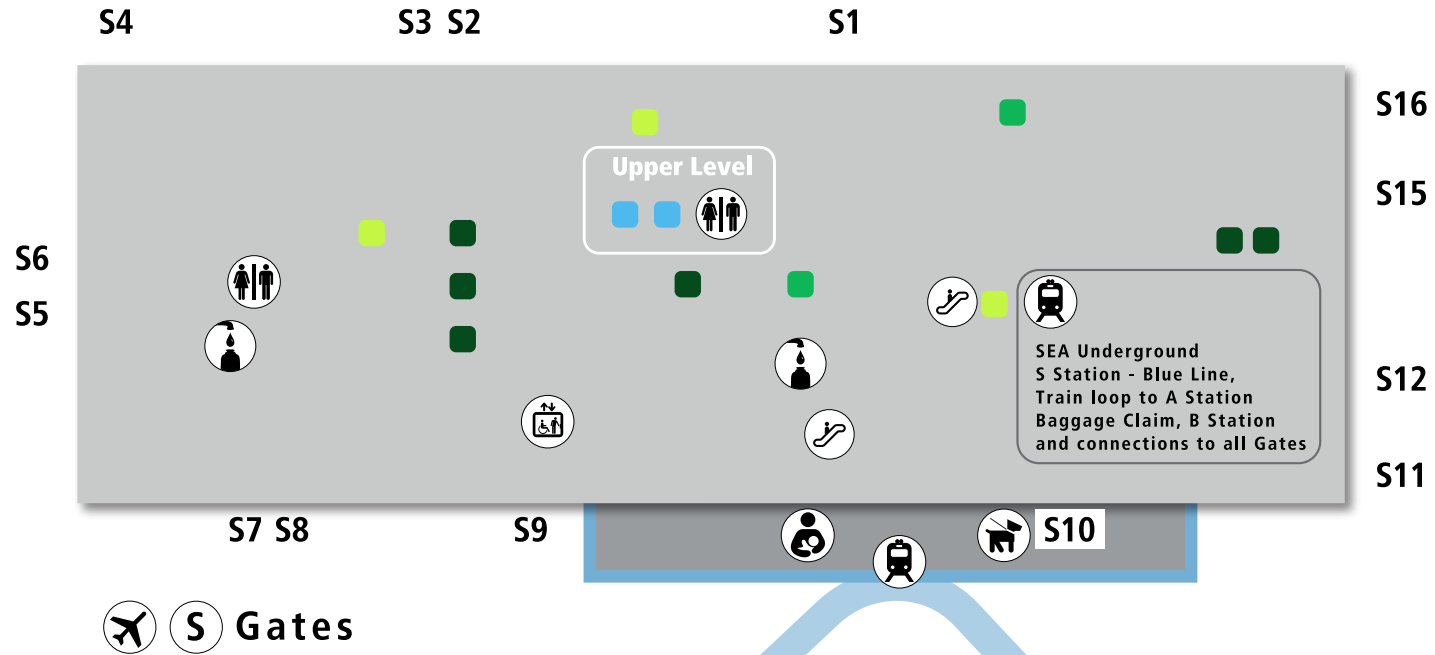

SEA Concourse S Map

Legend

- Dining
- Retail
- Services
- Airline Clubs
- Exit Secure Area
-  Elevator
-  Escalator
-  Nursing Room
-  Pet Relief Area
-  Restrooms
-  Train
-  Water Refill Station

Additional Information:

Dining Options: Dungeness Bay Seafood House, Greedy Cow Burger, JETBOX SEA, Moe's Indian Kitchen, Peet's Coffee, Tap & Pour

Retail Options: Dufry Duty Free, Hudson

Services include, ATMs, Delta Customer Service Center, ICE Currency Exchange, Nursing Room, Pet Relief Area, Vending, Water Refill Stations

Airline Clubs include, British Air Terraces Lounge, The Club at SEA