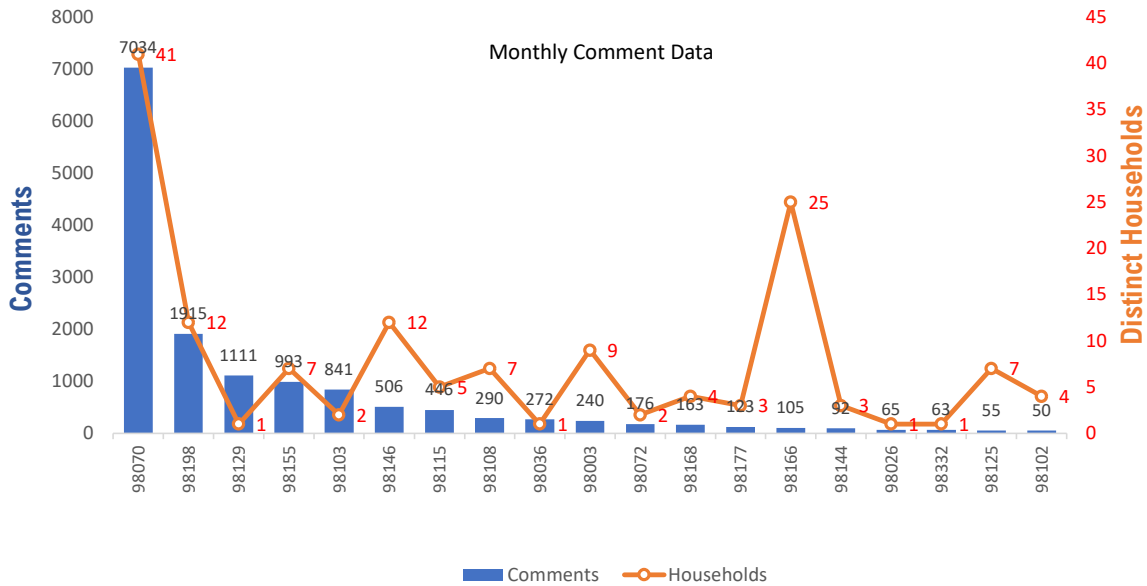

Monthly Totals & Trends

205

Distinct Households

14,854

Comments

92,308

Comments YTD

711

Distinct Households YTD

Monthly Totals & Trends: By Zip Code

ZIP CODE	COMMENTS	DISTINCT HOUSEHOLDS	AVG COMMENTS/ HOUSEHOLD
98070	7,034	41	171.6
98198	1,915	12	159.6
98003	240	9	26.7
98108	290	7	41.4
98146	506	12	42.2
98155	993	7	141.9
98166	105	25	4.2
98168	163	4	40.8
98115	446	5	89.2
98023	44	2	22.0
98125	55	7	7.9
98144	92	3	30.7
98177	123	3	41.0
98026	65	1	65.0
98036	272	1	272.0
98102	50	4	12.5
98072	176	2	88.0
98129	1,111	1	1,111.0
98332	63	1	63.0
98103	841	2	420.5
OTHER	270	56	4.8
Totals	14,854	205	72.5