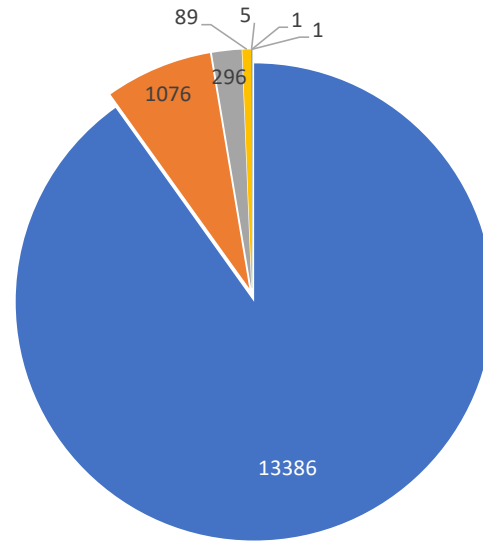

- Web App
- Mobile
- Webform
- Hotline
- PublicVue
- Manual
- MobileVue

METHOD RECEIVED	COUNT
Web App	13386
Mobile	1076
Webform	296
Hotline	89
PublicVue	5
MobileVue	1
Manual	1