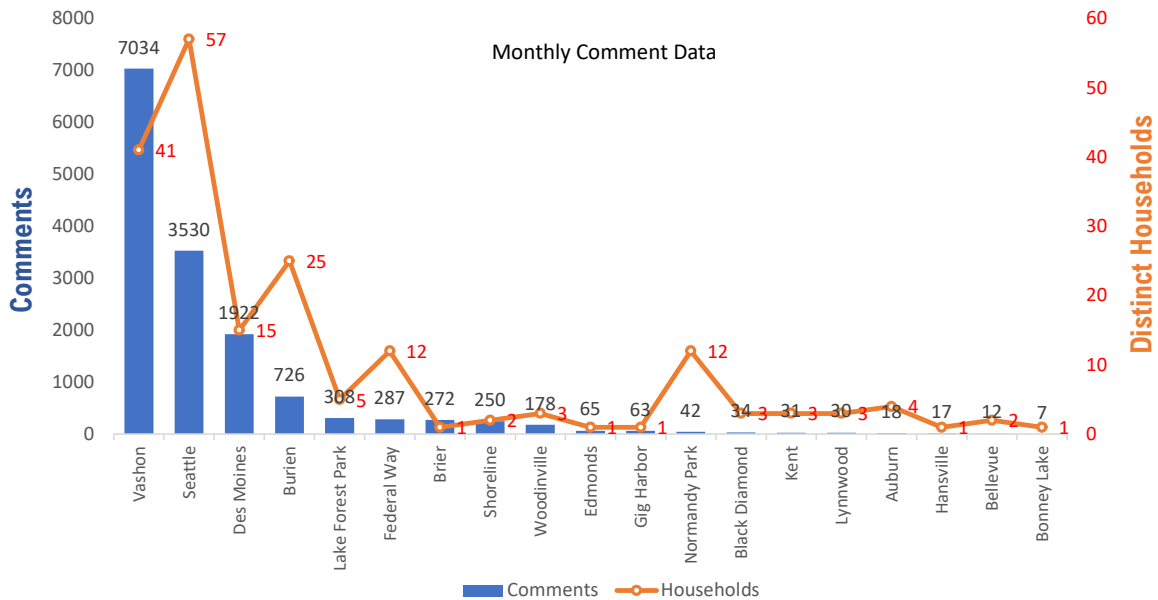

Monthly Totals & Trends

205

Distinct Households

14,854

Comments

92,308

Comments YTD

711

Distinct Households YTD

Monthly Totals & Trends: By City

CITY	COMMENTS	DISTINCT HOUSEHOLDS	AVG COMMENTS/ HOUSEHOLD
Vashon	7,034	41	171.6
Seattle	3,530	57	61.9
Des Moines	1,922	15	128.1
Burien	726	25	29.0
Lake Forest Park	308	5	61.6
Federal Way	287	12	23.9
Brier	272	1	272.0
Shoreline	250	2	125.0
Woodinville	178	3	59.3
Edmonds	65	1	65.0
Gig Harbor	63	1	63.0
Normandy Park	42	12	3.5
Black Diamond	34	3	11.3
Kent	31	3	10.3
Lynnwood	30	3	10.0
Auburn	18	4	4.5
Hansville	17	1	17.0
Bellevue	12	2	6.0
Bonney Lake	7	1	7.0
Bothell	7	3	2.3
OTHER	21	10	2.1
Totals	14,854	205	72.5