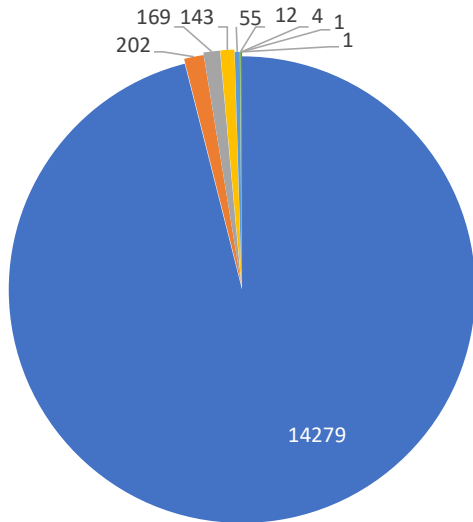

Comment Breakdown: Types & Filing Method

- Noise Annoyance
- Aircraft too low
- Unspecified
- Other
- Fuel Smell / Air Quality
- Increase in Flight / Noise
- Aircraft deviations
- Request Sound Insulation Info
- Insulation Issue

COMMENT TYPE	COMMENTS
Noise Annoyance	14279
Increase in Flight / Noise	202
Aircraft too low	169
Aircraft deviations	143
Unspecified	55
Request Sound Insulation Info	12
Other	4
Insulation Issue	1
Fuel Smell / Air Quality	1