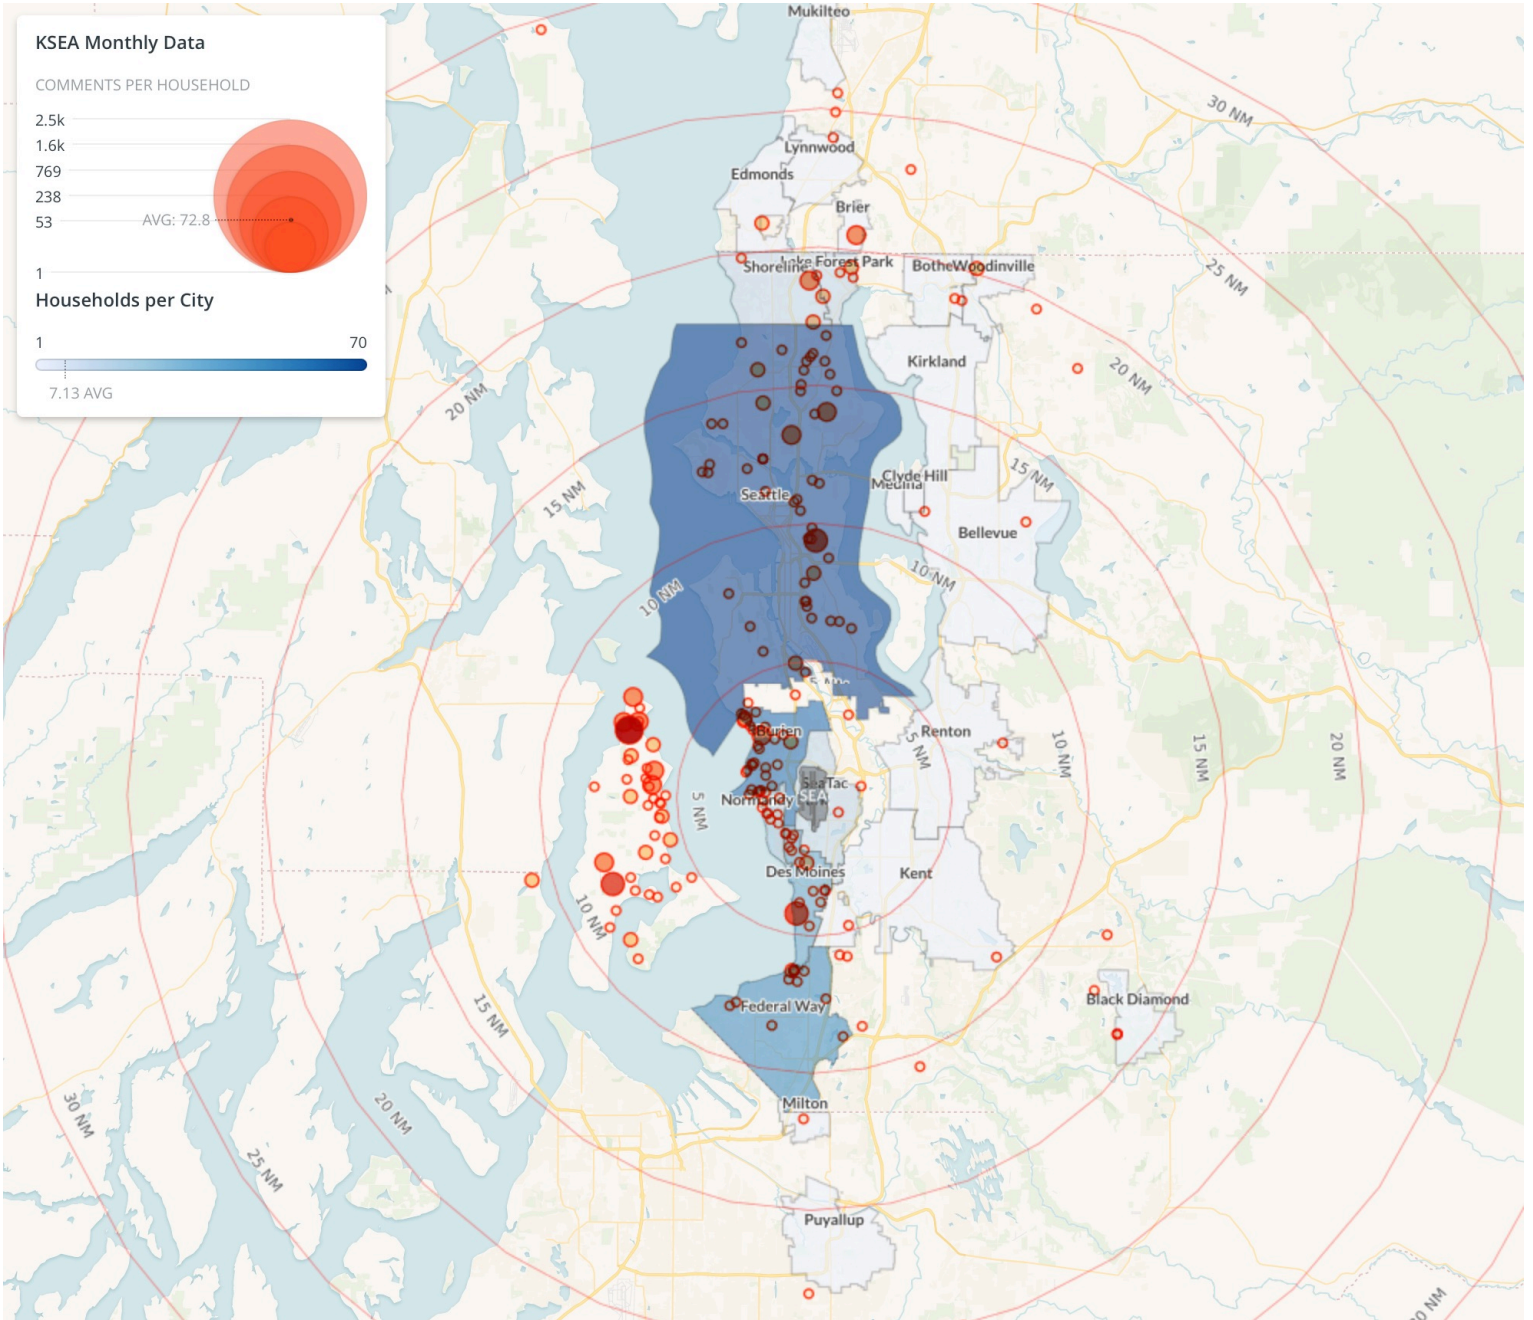

Comments

92,308

Comments YTD

711

Distinct Households YTD

Noise Comment Map: By City

NOTES: Noise comments from households submitted without valid address information are not depicted on the map.

205