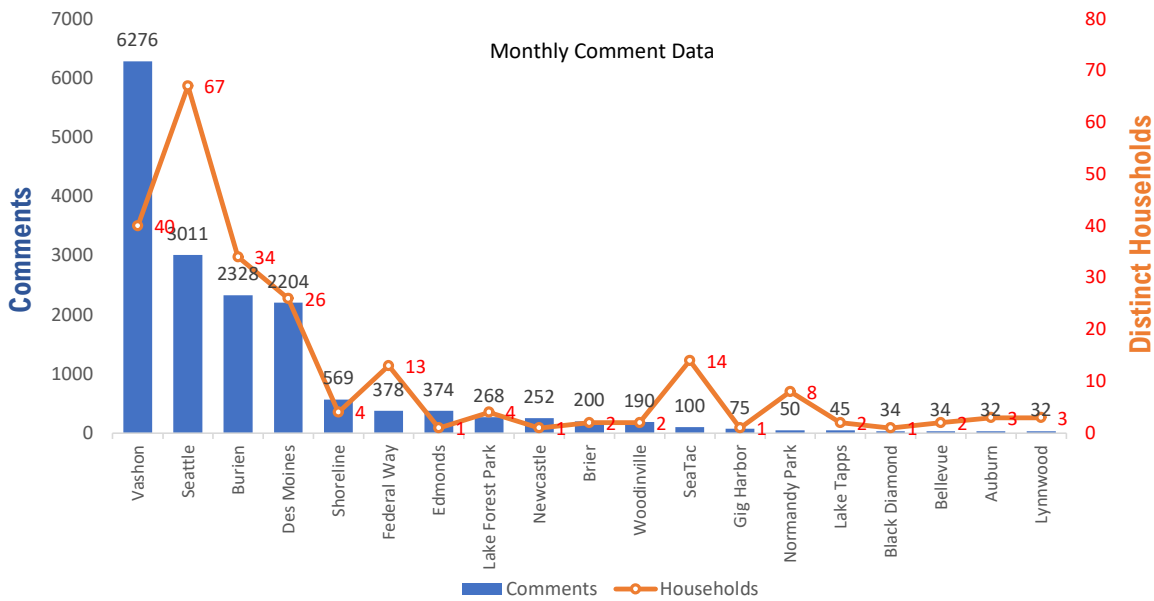

Monthly Totals & Trends

245

Distinct Households

16,518

Comments

50,632

Comments YTD

397

Distinct Households YTD

Monthly Totals & Trends: By City

CITY	COMMENTS	DISTINCT HOUSEHOLDS	AVG COMMENTS/HOUSEHOLD
Vashon	6,276	40	156.9
Seattle	3,011	67	44.9
Burien	2,328	34	68.5
Des Moines	2,204	26	84.8
Shoreline	569	4	142.3
Federal Way	378	13	29.1
Edmonds	374	1	374.0
Lake Forest Park	268	4	67.0
Newcastle	252	1	252.0
Brier	200	2	100.0
Woodinville	190	2	95.0
SeaTac	100	14	7.1
Gig Harbor	75	1	75.0
Normandy Park	50	8	6.3
Lake Tapps	45	2	22.5
Black Diamond	34	1	34.0
Bellevue	34	2	17.0
Lynnwood	32	3	10.7
Auburn	32	3	10.7
Bonney Lake	30	1	30.0
OTHER	36	16	2.3
Totals	16,518	245	67.4