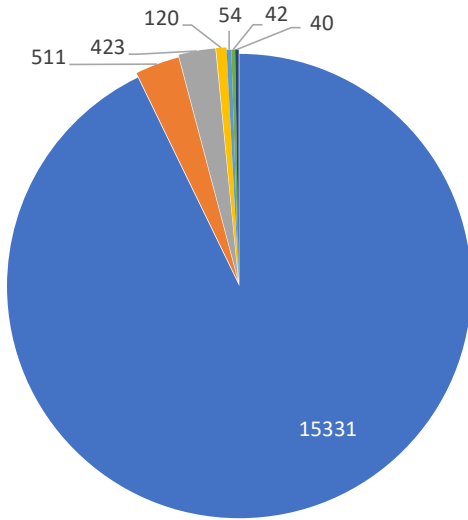

Comment Breakdown: Types & Filing Method

- Noise Annoyance
- Aircraft too low
- Increase in Flight / Noise
- Unspecified
- Aircraft deviations
- Other
- Request Sound Insulation Info

COMMENT TYPE	COMMENTS
Noise Annoyance	15331
Aircraft too low	511
Increase in Flight / Noise	423
Unspecified	120
Aircraft deviations	54
Other	42
Request Sound Insulation Info	40