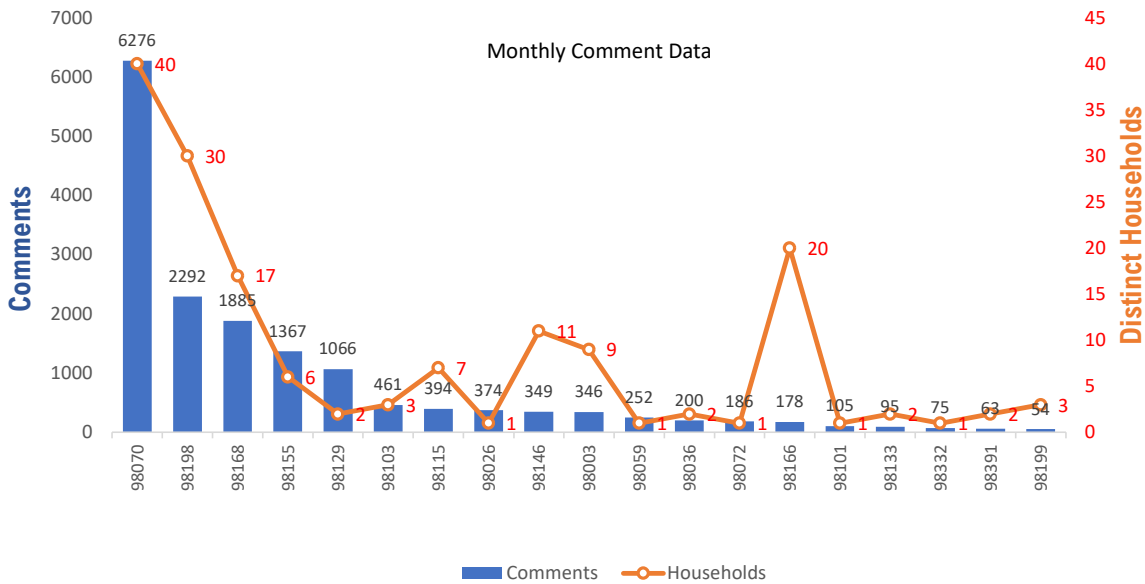

Monthly Totals & Trends

245

Distinct Households

16,518

Comments

50,632

Comments YTD

397

Distinct Households YTD

Monthly Totals & Trends: By Zip Code

ZIP CODE	COMMENTS	DISTINCT HOUSEHOLDS	AVG COMMENTS/HOUSEHOLD
98070	6,276	40	156.9
98198	2,292	30	76.4
98003	346	9	38.4
98146	349	11	31.7
98155	1,367	6	227.8
98166	178	20	8.9
98168	1,885	17	110.9
98115	394	7	56.3
98144	50	4	12.5
98026	374	1	374.0
98036	200	2	100.0
98072	186	1	186.0
98129	1,066	2	533.0
98133	95	2	47.5
98332	75	1	75.0
98103	461	3	153.7
98199	54	3	18.0
98101	105	1	105.0
98059	252	1	252.0
98391	63	2	31.5
OTHER	450	82	5.5
Totals	16,518	245	67.4