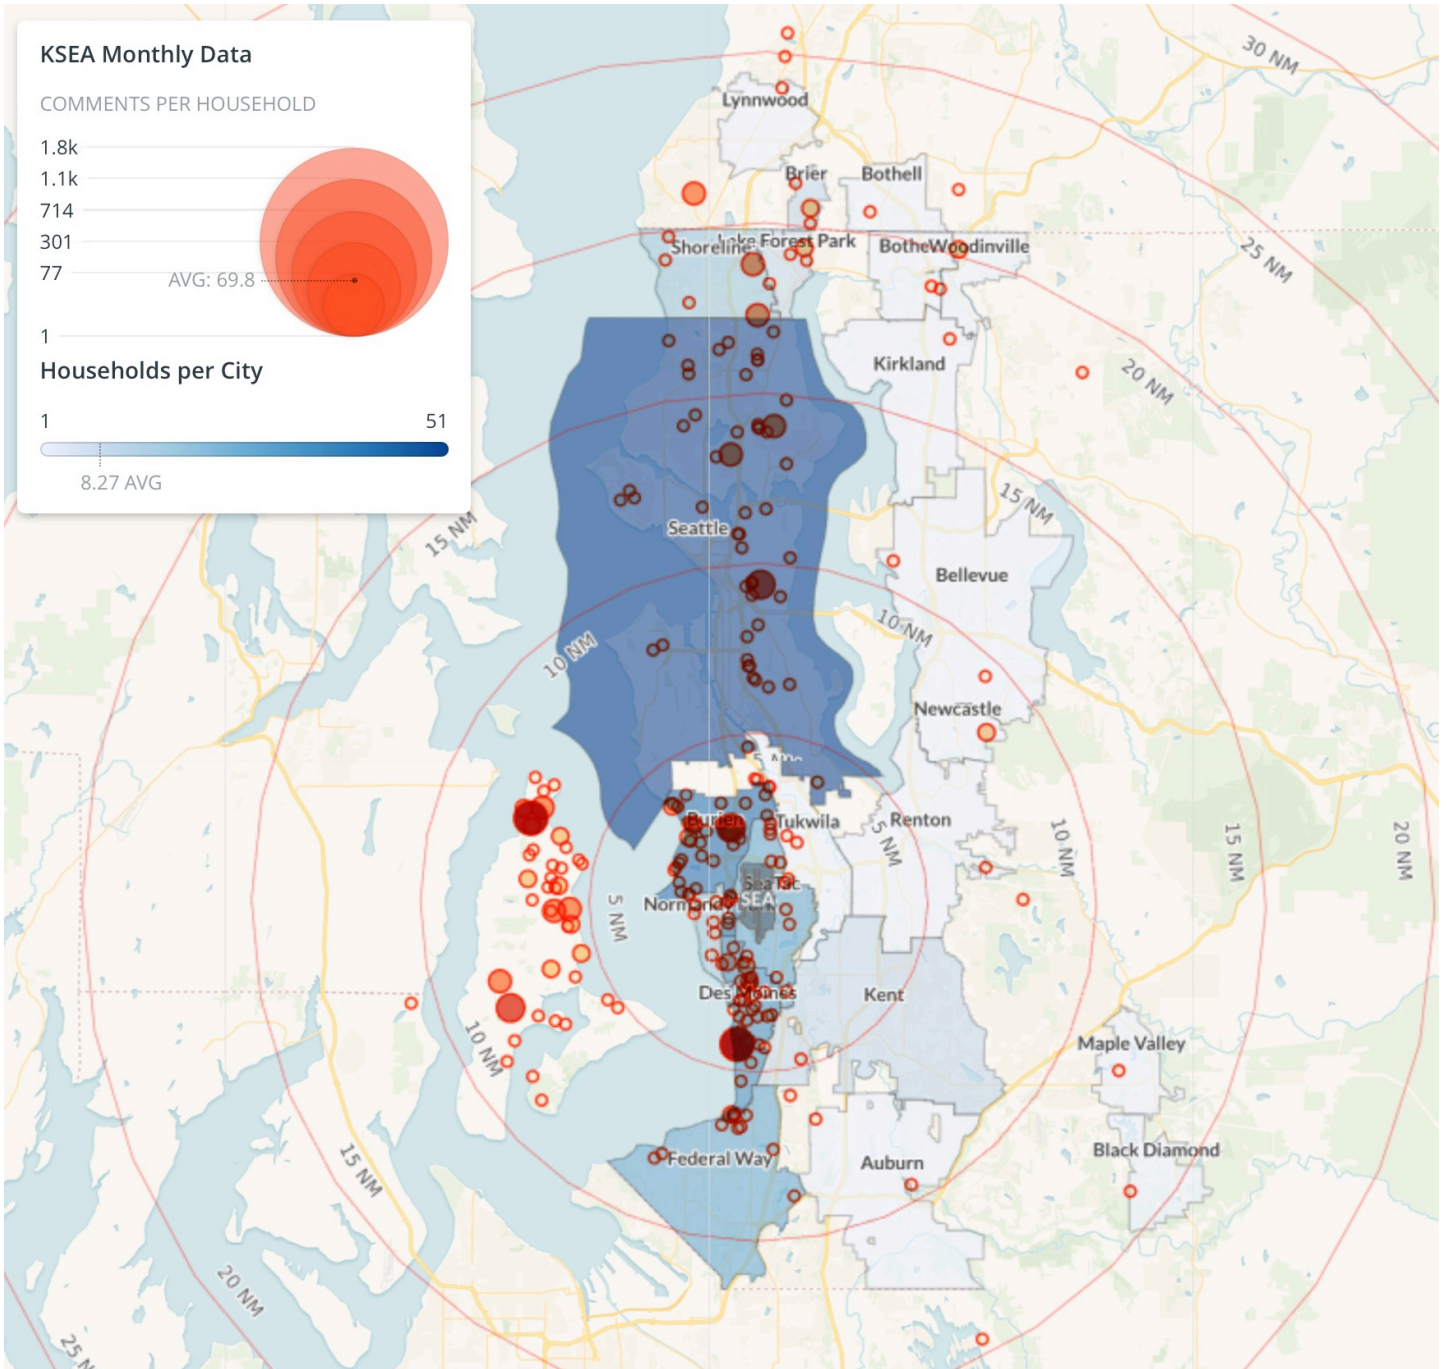

Comments

50,632

Comments YTD

397

Distinct Households YTD

Noise Comment Map: By City

NOTES: Noise comments from households submitted without valid address information are not depicted on the map.

245