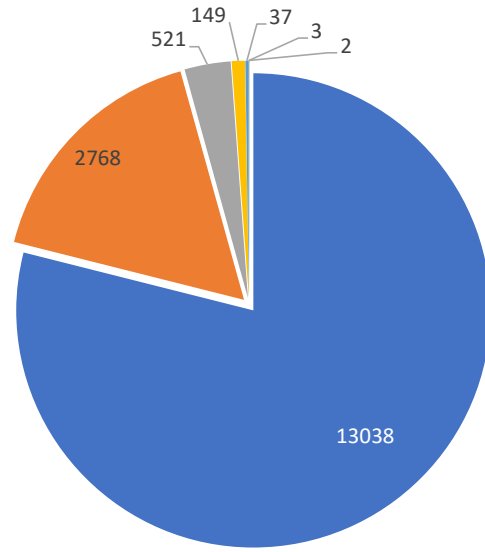

- Web App
- Mobile
- Webform
- Hotline
- MobileVue
- PublicVue
- Manual

METHOD RECEIVED	COUNT
Web App	13038
Mobile	2768
Webform	521
Hotline	149
MobileVue	37
PublicVue	3
Manual	2