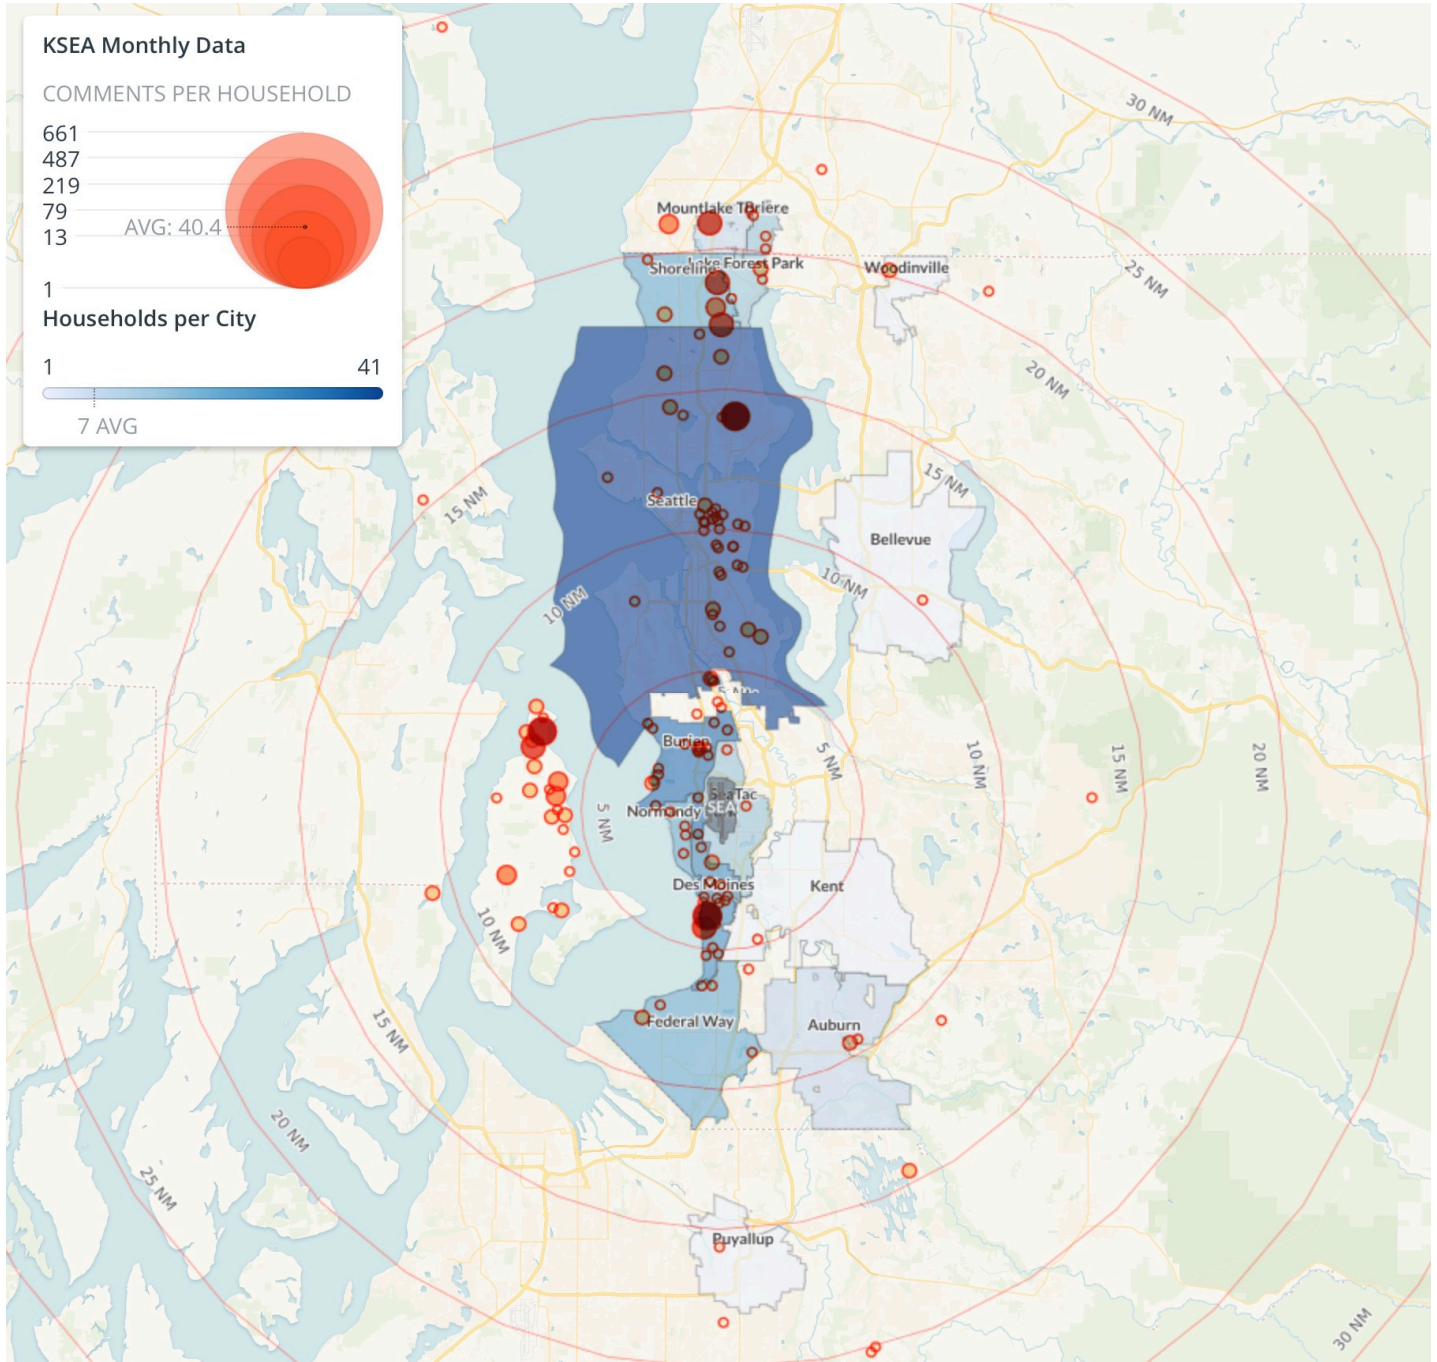

144

Distinct Households

5,776

Comments

24,695

Comments YTD

352

Distinct Households YTD

Noise Comment Map: By City

NOTES: Noise comments from households submitted without valid address information are not depicted on the map.