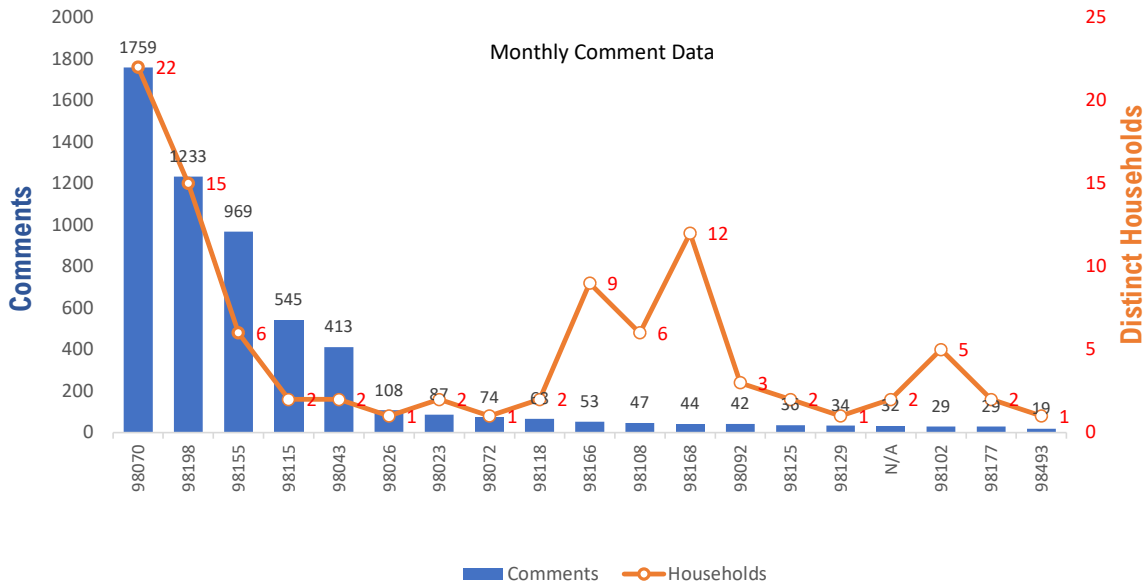

Monthly Totals & Trends

144

Distinct Households

5,776

Comments

24,695

Comments YTD

352

Distinct Households YTD

Monthly Totals & Trends: By Zip Code

ZIP CODE	COMMENTS	DISTINCT HOUSEHOLDS	AVG COMMENTS/HOUSEHOLD
98070	1,759	22	80.0
98198	1,233	15	82.2
98155	969	6	161.5
98115	545	2	272.5
98043	413	2	206.5
98026	108	1	108.0
98023	87	2	43.5
98072	74	1	74.0
98118	68	2	34.0
98166	53	9	5.9
98108	47	6	7.8
98168	44	12	3.7
98092	42	3	14.0
98125	36	2	18.0
98129	34	1	34.0
N/A	32	2	16.0
98177	29	2	14.5
98102	29	5	5.8
98493	19	1	19.0
98144	17	4	4.3
OTHER	138	44	3.1
Totals	5,776	144	40.1