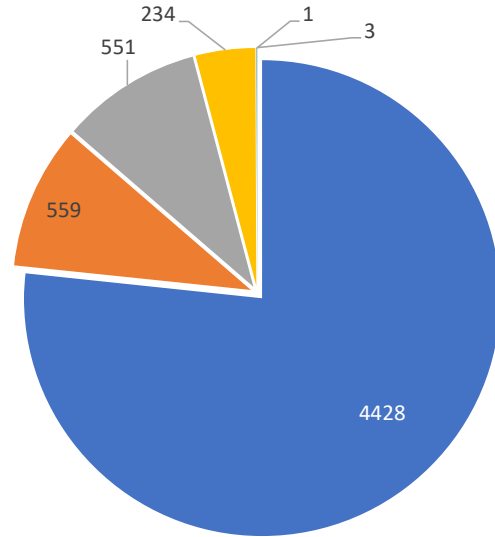

- Web App
- Mobile
- Webform
- Hotline
- PublicVue
- MobileVue

METHOD RECEIVED	COUNT
Web App	4428
Webform	551
PublicVue	3