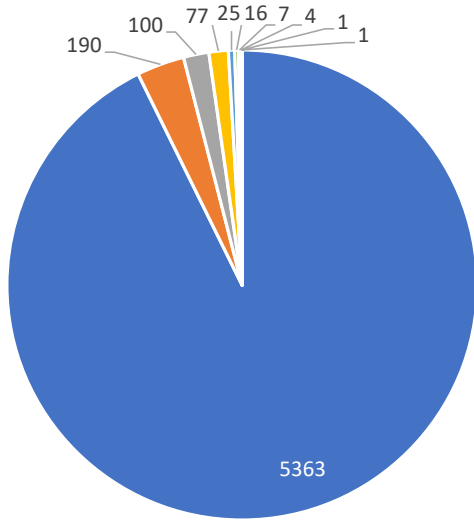

Comment Breakdown: Types & Filing Method

- Noise Annoyance
- Unspecified
- Increase in Flight / Noise
- Aircraft too low

COMMENT TYPE	Sum of Count
Noise Annoyance	5363
Increase in Flight / Noise	100
Aircraft deviations	25
Request Sound Insulation Info	16
Other	4