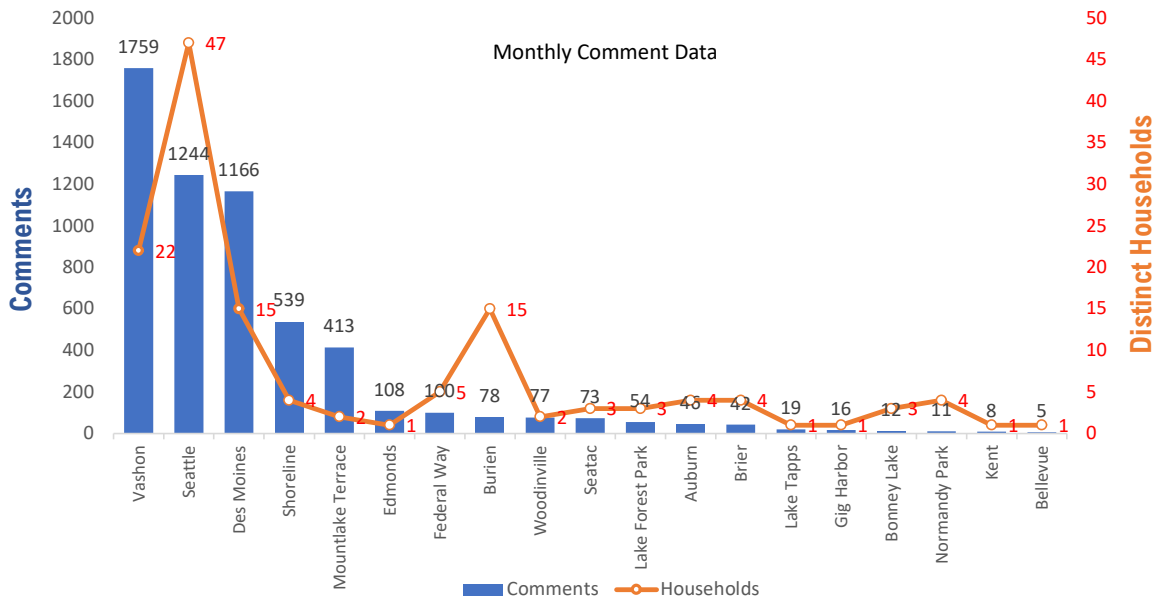

Monthly Totals & Trends

144

Distinct Households

5,776

Comments

24,695

Comments YTD

352

Distinct Households YTD

Monthly Totals & Trends: By City

CITY	COMMENTS	DISTINCT HOUSEHOLDS	AVG COMMENTS/HOUSEHOLD
Vashon	1,759	22	80.0
Seattle	1,244	47	26.5
Des Moines	1,166	15	77.7
Shoreline	539	4	134.8
Mountlake Terrace	413	2	206.5
Edmonds	108	1	108.0
Federal Way	100	5	20.0
Burien	78	15	5.2
Woodinville	77	2	38.5
Seatac	73	3	24.3
Lake Forest Park	54	3	18.0
Auburn	46	4	11.5
Brier	42	4	10.5
Lake Tapps	19	1	19.0
Gig Harbor	16	1	16.0
Bonney Lake	12	3	4.0
Normandy Park	11	4	2.8
Kent	8	1	8.0
Bellevue	5	1	5.0
Puyallup	2	2	1.0
OTHER	4	4	1.0
Totals	5,776	144	40.1