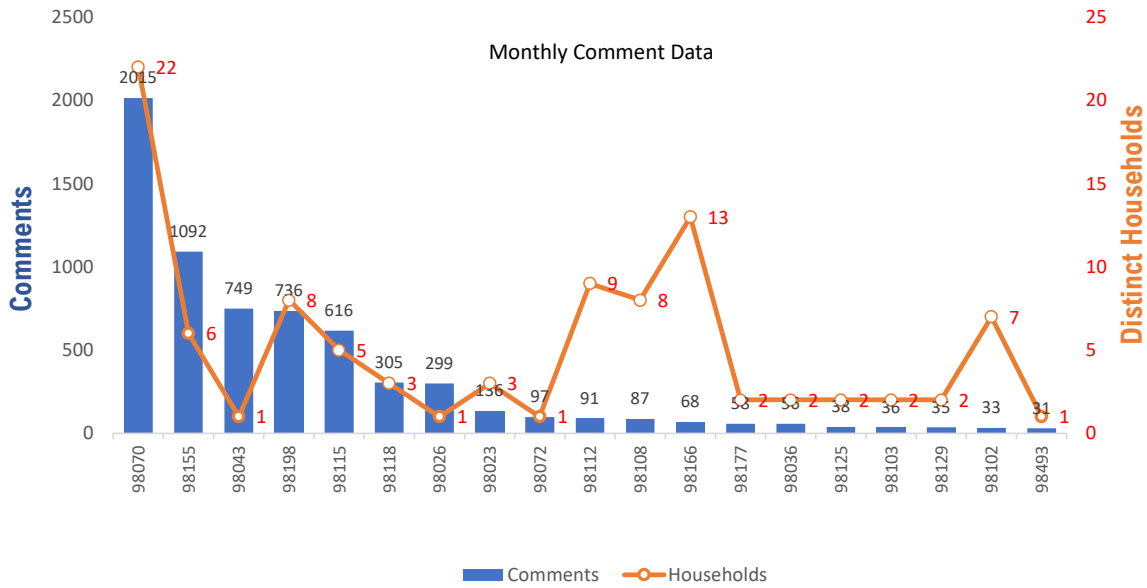

Monthly Totals & Trends

149

Distinct Households

6,790

Comments

31,485

Comments YTD

402

Distinct Households YTD

Monthly Totals & Trends: By Zip Code

ZIP CODE	COMMENTS	DISTINCT HOUSEHOLDS	AVG COMMENTS/ HOUSEHOLD
98070	2,015	22	91.6
98155	1,092	6	182.0
98043	749	1	749.0
98198	736	8	92.0
98115	616	5	123.2
98118	305	3	101.7
98026	299	1	299.0
98023	136	3	45.3
98072	97	1	97.0
98112	91	9	10.1
98108	87	8	10.9
98166	68	13	5.2
98177	58	2	29.0
98036	56	2	28.0
98125	38	2	19.0
98103	36	2	18.0
98129	35	2	17.5
98102	33	7	4.7
98493	31	1	31.0
98332	30	2	15.0
OTHER	182	49	3.7
Totals	6,790	149	45.6