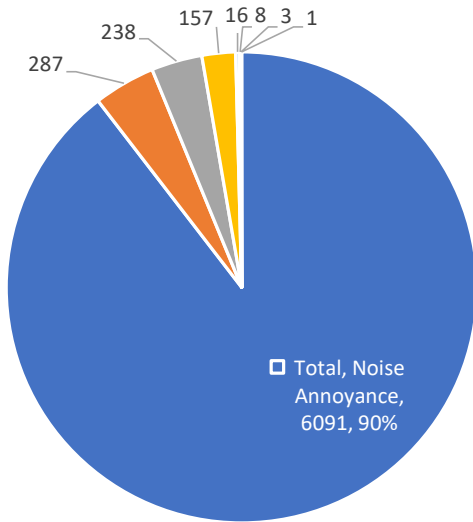

Comment Breakdown: Types & Filing Method

- Noise Annoyance
- Unspecified
- Increase in Flight / Noise
- Aircraft too low

COMMENT TYPE	Sum of Count
Noise Annoyance	6091
Increase in Flight / Noise	238
Aircraft deviations	16
Request Sound Insulation Info	8
Other	1