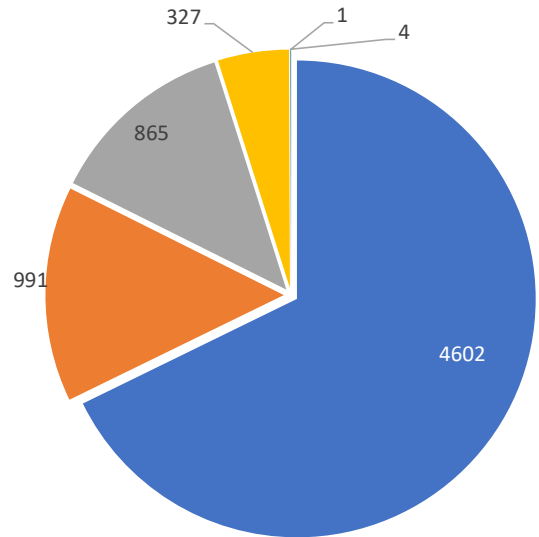

- Web App
- Webform
- Mobile
- Hotline
- PublicVue
- MobileVue

METHOD RECEIVED	COUNT
Web App	4602
Mobile	865
PublicVue	4