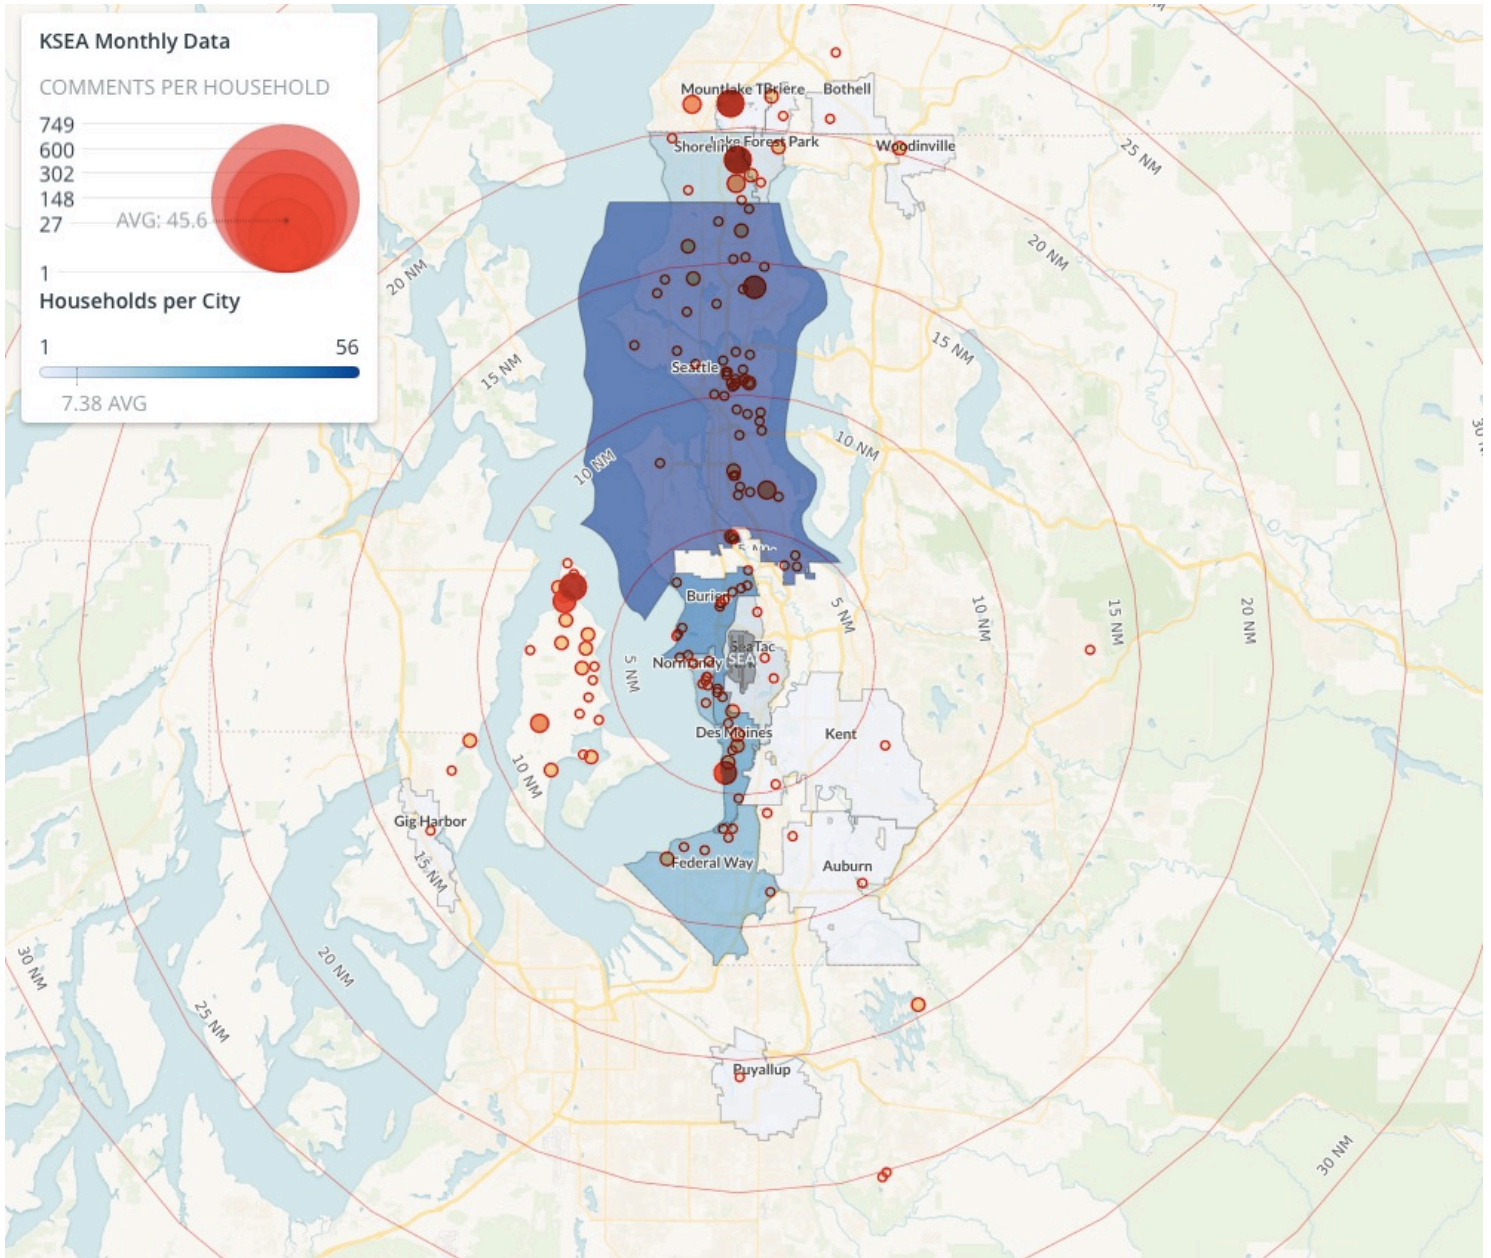

149

Distinct Households

6,790

Comments

31,485

Comments YTD

402

Distinct Households YTD

Noise Comment Map: By City

NOTES: Noise comments from households submitted without valid address information are not depicted on the map.