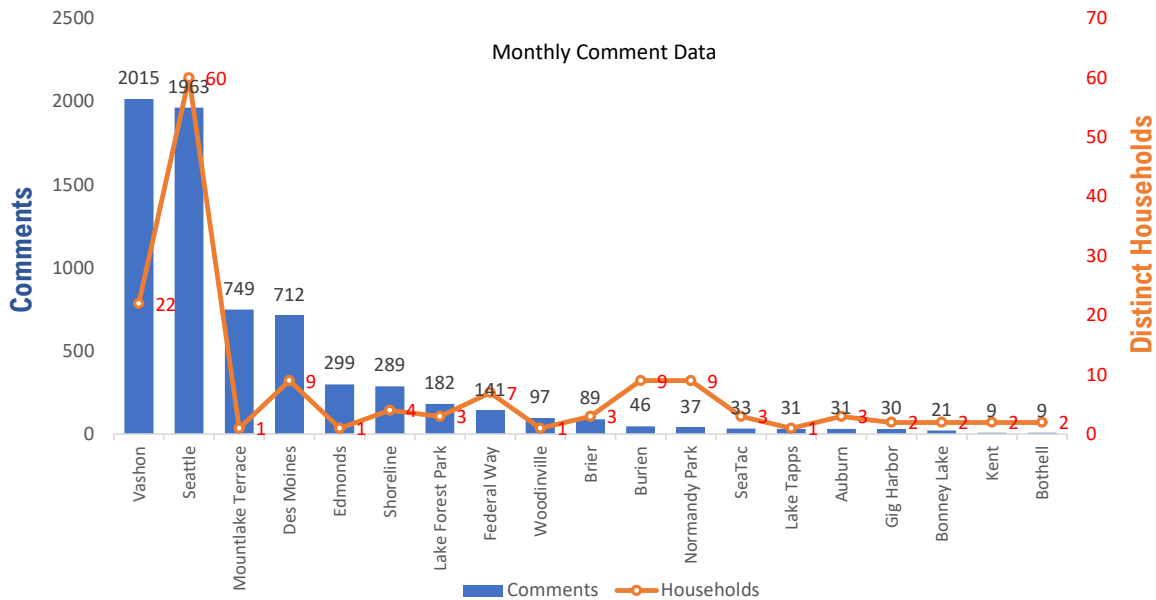

Monthly Totals & Trends

149

Distinct Households

6,790

Comments

31,485

Comments YTD

402

Distinct Households YTD

Monthly Totals & Trends: By City

CITY	COMMENTS	DISTINCT HOUSEHOLDS	AVG COMMENTS/ HOUSEHOLD
Vashon	2,015	22	91.6
Seattle	1,963	60	32.7
Mountlake Terrace	749	1	749.0
Des Moines	712	9	79.1
Edmonds	299	1	299.0
Shoreline	289	4	72.3
Lake Forest Park	182	3	60.7
Federal Way	141	7	20.1
Woodinville	97	1	97.0
Brier	89	3	29.7
Burien	46	9	5.1
Normandy Park	37	9	4.1
SeaTac	33	3	11.0
Auburn	31	3	10.3
Lake Tapps	31	1	31.0
Gig Harbor	30	2	15.0
Bonney Lake	21	2	10.5
Kent	9	2	4.5
Bothell	9	2	4.5
Des	2	1	2.0
OTHER	5	4	1.3
Totals	6,790	149	45.6